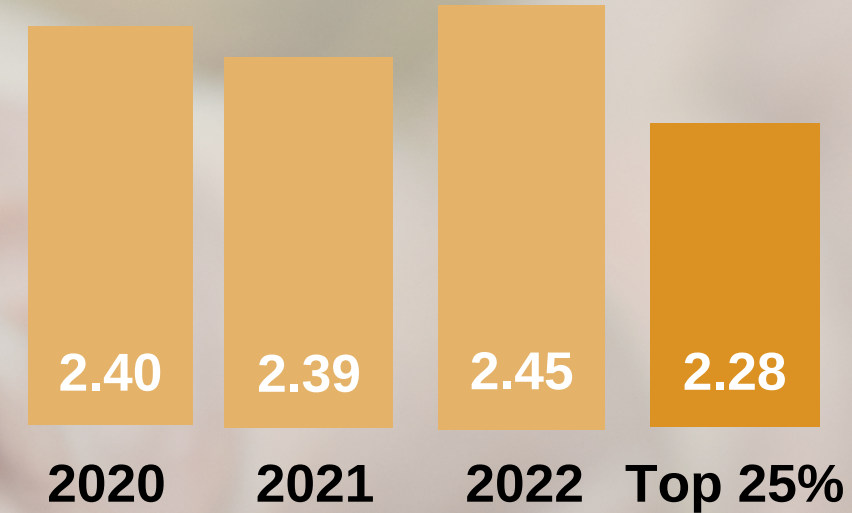

# Pig Herd Performance 2022

**14.81**

Pigs Born Alive/Litter

**2.45**

FCE (weaning to sale)

**2.24**

Litters/Sow/Year

**27.4**

Pigs Produced/Sow/Year

Mortality

**11.1** % Piglet

**3.3** % Weaner

**3.0** % Finisher

**1,801** g Daily Feed Intake

**736** g Average Daily Gain  
(weaning to sale)

**118.4** kg Live Weight

**90.6** kg Dead Weight

*Our Farm*

- Born alive \_\_\_\_
- Litters/sow \_\_\_\_
- Mortality- PW \_\_\_\_, W \_\_\_\_, F \_\_\_\_
- Tonnes of pigmeat/sow/year \_\_\_\_  
from \_\_\_\_ tonnes of feed
- ADG \_\_g, DFI \_\_g, FCE \_\_\_\_
- Live weight \_\_kg, Dead weight \_\_kg.