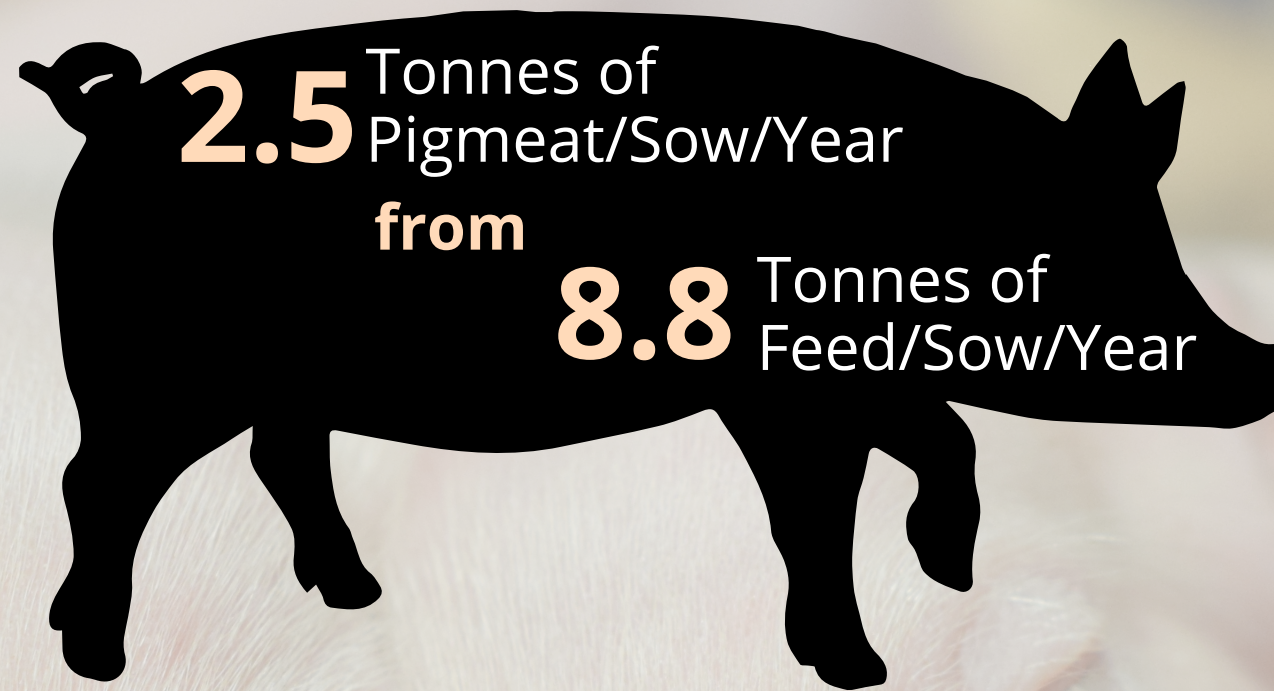

# Pig Herd Performance 2022

**14.81**

Pigs Born Alive/Litter

**2.45**

FCE (weaning to sale)

**2.24**

Litters/Sow/Year

**27.4**

Pigs Produced/Sow/Year

Mortality

**11.1** % Piglet

**3.3** % Weaner

**3.0** % Finisher

**1,801** g Daily Feed Intake

**736** g Average Daily Gain  
(weaning to sale)

**118.4** kg Live Weight

**90.6** kg Dead Weight

*Our Farm*

- Born alive \_\_\_\_
- Litters/sow \_\_\_\_
- Mortality- PW \_\_\_\_, W \_\_\_\_, F \_\_\_\_
- Tonnes of pigmeat/sow/year \_\_\_\_  
from \_\_\_\_ tonnes of feed
- ADG \_\_g, DFI \_\_g, FCE \_\_\_\_
- Live weight \_\_kg, Dead weight \_\_kg.