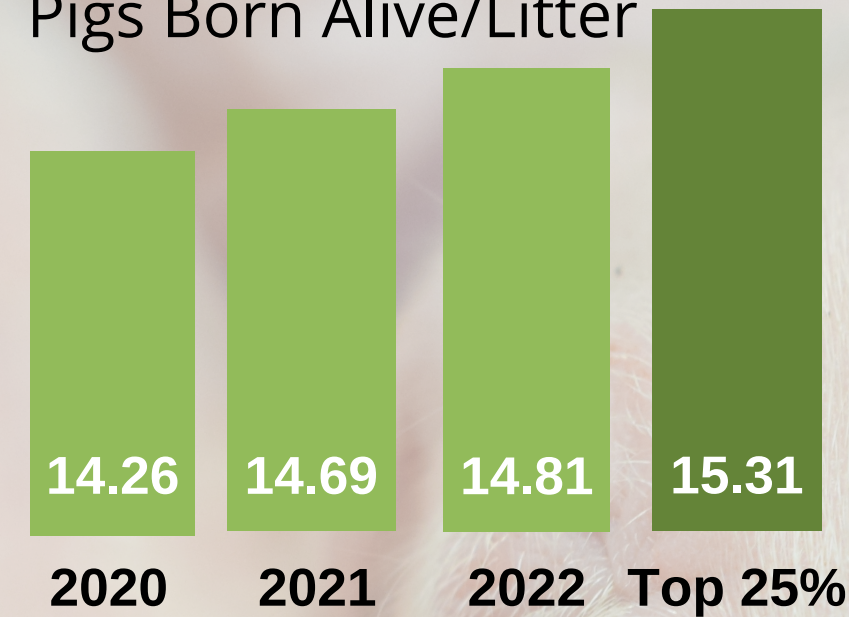

# Pig Herd Performance 2022

**14.81**

Pigs Born Alive/Litter

**2.45**

FCE (weaning to sale)

**2.24**

Litters/Sow/Year

**27.4**

Pigs Produced/Sow/Year

Mortality

**11.1** % Piglet

**3.3** % Weaner

**3.0** % Finisher

**1,801** g Daily Feed Intake

**736** g Average Daily Gain  
(weaning to sale)

**118.4** kg Live Weight

**90.6** kg Dead Weight

*Our Farm*

- Born alive \_\_\_\_
- Litters/sow \_\_\_\_
- Mortality- PW \_\_\_\_, W \_\_\_\_, F \_\_\_\_
- Tonnes of pigmeat/sow/year \_\_\_\_  
from \_\_\_\_ tonnes of feed
- ADG \_\_g, DFI \_\_g, FCE \_\_\_\_
- Live weight \_\_kg, Dead weight \_\_kg.