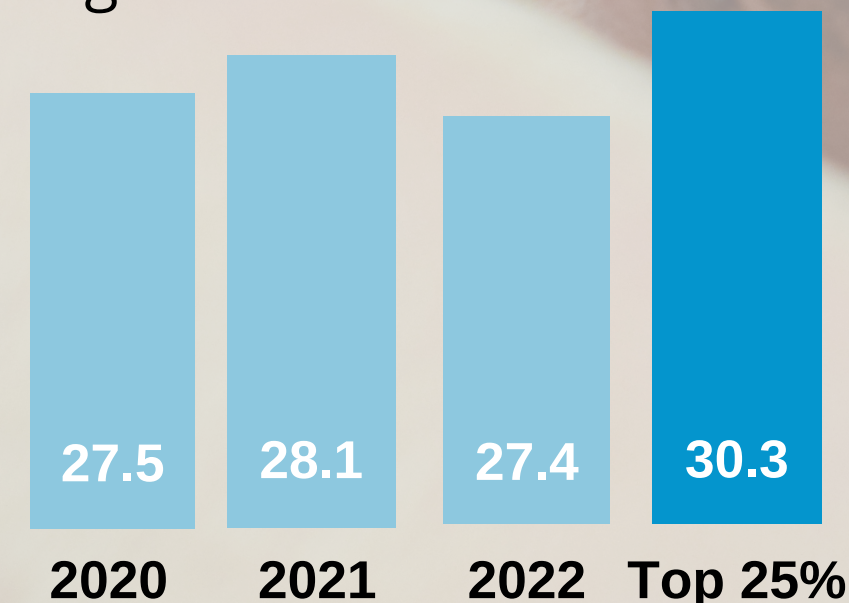

# Pig Herd Performance 2022

**14.81**

Pigs Born Alive/Litter

**2.45**

FCE (weaning to sale)

**2.24**

Litters/Sow/Year

**27.4**

Pigs Produced/Sow/Year

Mortality

**11.1** % Piglet

**3.3** % Weaner

**3.0** % Finisher

**1,801** g Daily Feed Intake

**736** g Average Daily Gain  
(weaning to sale)

**118.4** kg Live Weight

**90.6** kg Dead Weight

*Our Farm*

- Born alive \_\_\_\_
- Litters/sow \_\_\_\_
- Mortality- PW \_\_\_\_, W \_\_\_\_, F \_\_\_\_
- Tonnes of pigmeat/sow/year \_\_\_\_  
from \_\_\_\_ tonnes of feed
- ADG \_\_g, DFI \_\_g, FCE \_\_\_\_
- Live weight \_\_kg, Dead weight \_\_kg.